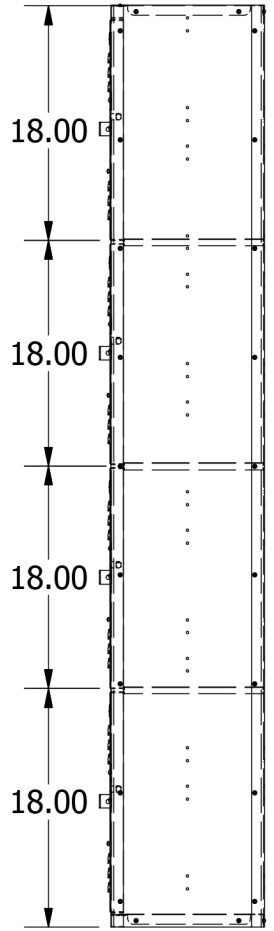

2

1

72" High 4 Tier Jorgenson Signature Locker

16 Ga. Frame
 18 Ga. Doors on 12" Wide
 16 Ga. Doors on 15" Wide

B

B

A

A

Allow $\frac{1}{16}$ " growth per frame

2

1

Jorgenson Lockers

1239 South 700 West
 Salt Lake City, UT 84104
 101 Johnston Circle
 Palmetto, GA 30268

Jorgenson Lockers

A div. of Jorgenson Industrial Companies