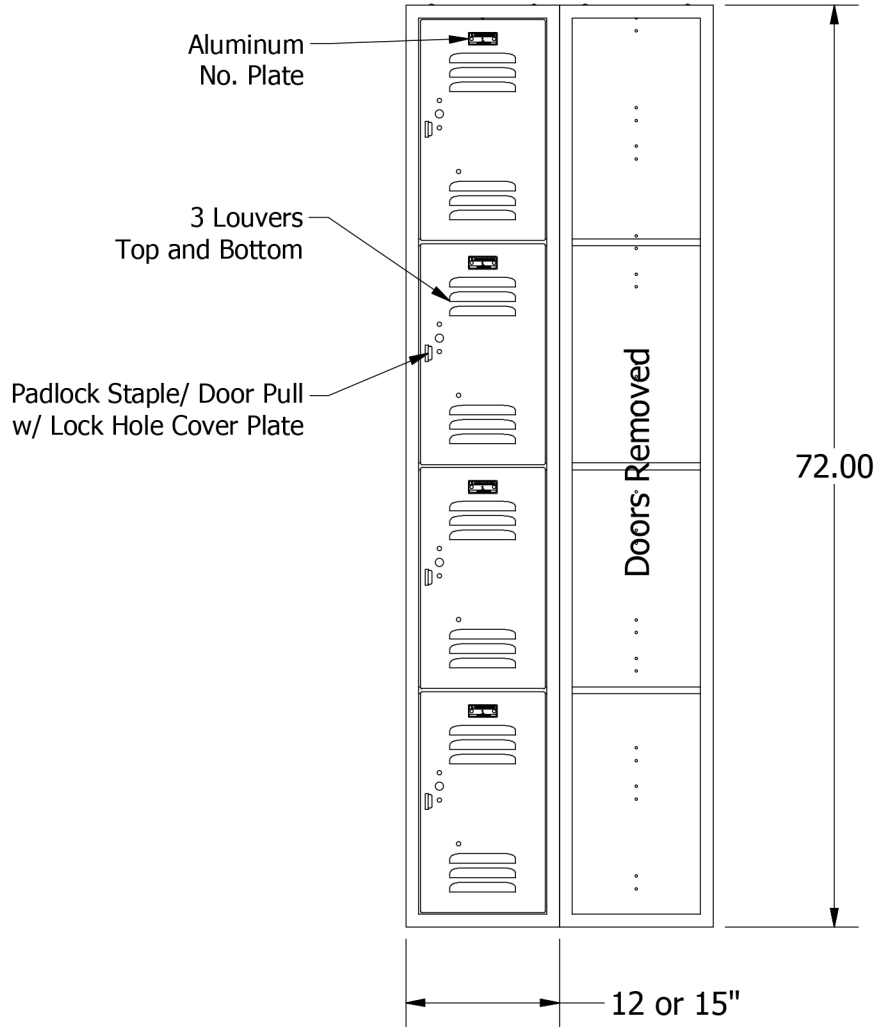

2

1

72" High 4 Tier Jorgenson Signature Locker

16 Ga. Frame
 18 Ga. Doors on 12" Wide
 16 Ga. Doors on 15" Wide

B

B

A

A

Allow $\frac{1}{16}$ " growth per frame

2

1

Jorgenson Lockers

1239 South 700 West
 Salt Lake City, UT 84104
 101 Johnston Circle
 Palmetto, GA 30268

Jorgenson Lockers

A div. of Jorgenson Industrial Companies